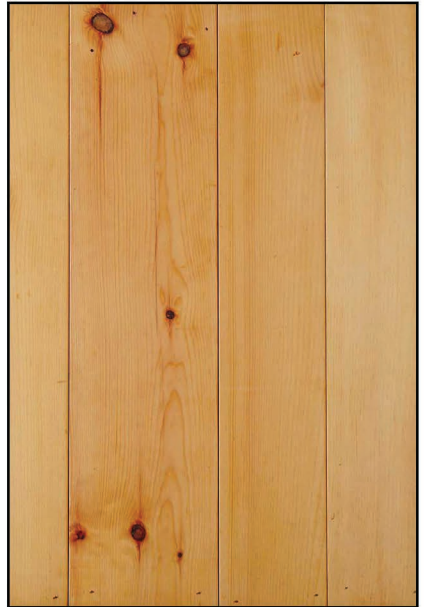

Reclaimed Pumpkin Pine

Reclaimed Pumpkin Pine is the desirable heartwood of the Eastern White Pine tree. Coloration ranges from a light blonde to a fine golden finish. Traditionally associated with the New England farmhouse, this unpretentious reclaimed wood provides an ambiance of warmth and comfort offered by few other species.

Once felled in near-entirety throughout New England and beyond, old growth Pumpkin Pine is now a particularly rare and coveted lumber – especially in the traditional wider-plank format.

Standard Dimensions

3” - 14” wide planks (*wider upon special order*)
2’ to 14’ lengths
3/4” thick, square-edged

Grain

Straight, with typical old-growth irregularities. Mixed flat and quartersawn.

Color

Ranges from white/blonde to fine golden color.